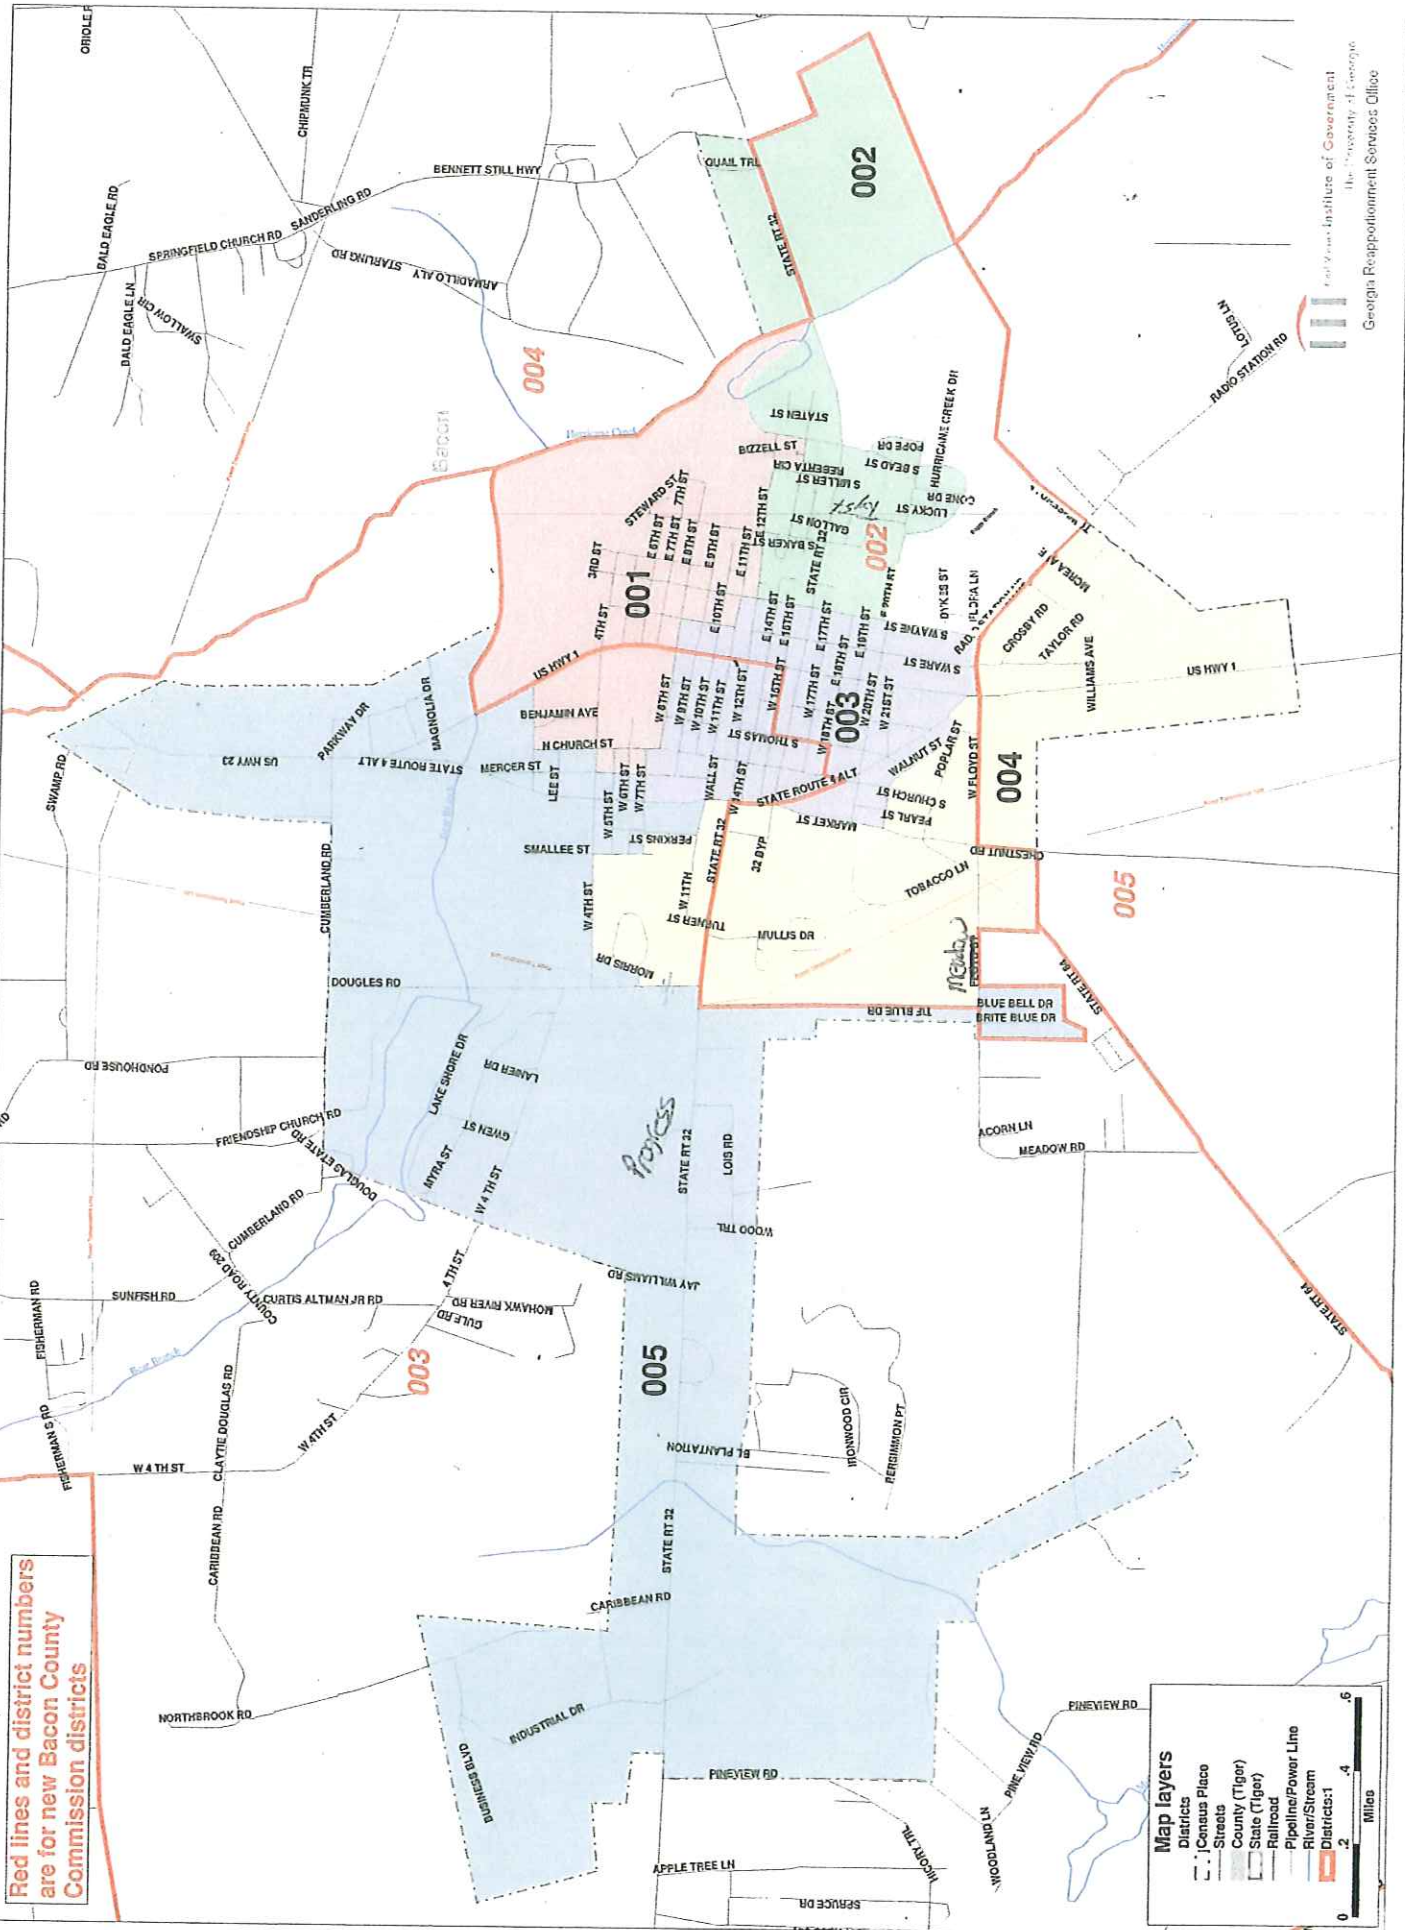

Alma City Council Districts

Client: Alma
 Plan: almacc03
 Type: Local

Redlines Institute of Government
 The University of Georgia
 Georgia Reapportionment Services Office